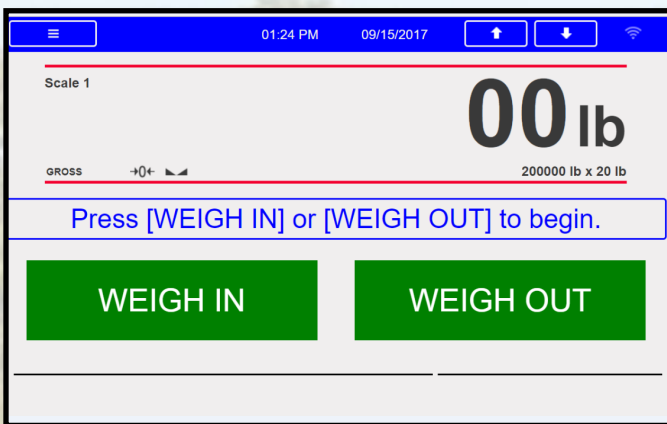

DairyWeigh

Manage inbound and outbound truck scale weighments with DairyWeigh. A simple, easy-to-use, application that records all truck scale activity in order to assist in the day-to-day management of your operation.