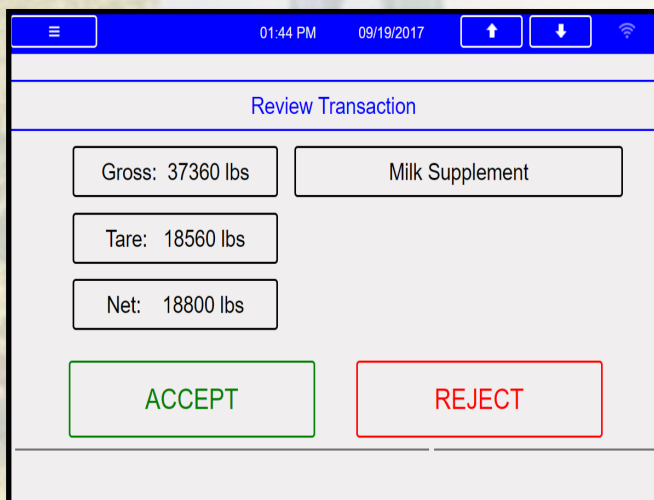

DairyWeigh

Manage inbound and outbound truck scale weighments with DairyWeigh. A simple, easy-to-use, application that records all truck scale activity in order to assist in the day-to-day management of your operation.

Example: Home Screen

Example: Review Screen

- ✓ Touch screen driven prompts
- ✓ Track incoming goods by type
- ✓ Track outgoing goods by type
- ✓ Track hauler performance
- ✓ Track shipments by destination
- ✓ Stored tare weights available
- ✓ Customizable for your operation
- ✓ Flexible data transfer options
- ✓ Comprehensive transaction data